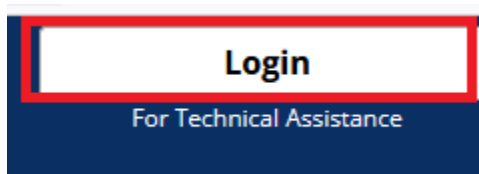

myMU Parent Website Password Reset Instructions

Parent Password Reset

Parents will use the following steps to reset their password in the following scenarios.

- The set link expired before the parent had a chance to set their initial password.
- The parent would like to change their password.
- The parent forgot their password.

1. Navigate to the myMU Parent website <https://mymu.misericordia.edu/parent/PARENTS>
2. Click the Login button.

3. Enter the parent's Username and click the Continue button on the Login page.

MISERICORDIA UNIVERSITY Parent Portal Login

Welcome to the Misericordia University Parent Portal. Please login to the portal below.

A screenshot of a login form for Misericordia University's Parent Portal. The form is enclosed in a red rectangular border. It features a label "Username:" above a text input field containing the text "someusername". Below the input field is a blue button with the text "Continue" in white.

If you need assistance logging in, please contact the Misericordia IT Help Desk at (570) 674-8087.

IT Help Desk Hours

Monday to Friday 9:00 AM to 4:30 PM