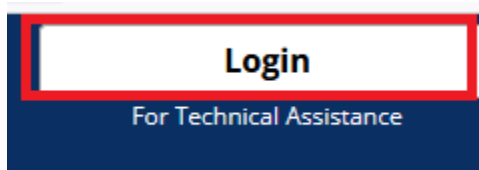

MISERICORDIA
UNIVERSITY

MyMU Parent Login Instructions

myMU Parent Website Login Instructions

Follow the steps below to log into the myMU Parent website.

1. Navigate to the myMU Parent website <https://mymu.misericordia.edu/parent/PARENTS>
2. Click the Login button.

A screenshot of a login form. It features a text input field labeled "Username:" containing the text "someusername". Below the input field is a blue button with the text "Continue". The entire form is enclosed in a red rectangular border.